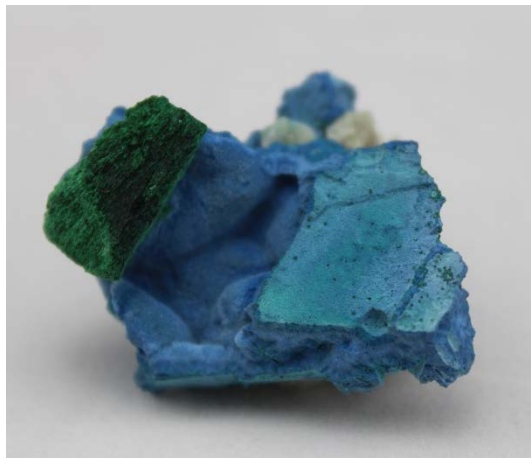

Size: 1.0" x 2.0" to 2.0" x 4.0" Price: \$35.00 to \$75.00

**Lazulite** From the classic phosphate-mineral locality of Rapid Creek in the Dawson Mining District of Canada's Yukon, these specimens consist of lustrous, wedge-shaped, indigo-blue, tabular crystals of lazulite, or basic magnesium aluminum phosphate. The lazulite crystals are associated with reddish-brown rhombohedrons of siderite, or iron carbonate, and rest atop a matrix of dark-gray shale.

### **Belemnite (Fossil)**

These unusual specimens are fossils of *Belemnitella americana*, a 70-million-year-old, extinct order of mollusks of the cephalopod class. Recovered from excavations along Delaware's Chesapeake and Delaware Canal, these fossils are solid, translucent, amber-colored cones of aragonite, or orthorhombic calcium carbonate. These stand-alone fossils are pointed at one end and flared at the other, and mounted on a Lucite display stand.

### **Shattuckite**

These specimens of shattuckite, or basic copper silicate, were collected from the shallow, oxidized copper deposits of northwestern Namibia's Kaokoveld Plateau, consist of clusters of well-developed botryoidal structures with a velvety texture, slight translucency, and eye-catching, saturated, turquoise-blue color.

#2 Size: 1.0" x 1.5" to .75" Price: \$150.00

#3 Size: 1.0" x 1.25" 0.125" Price: \$90.00

#4 Size: 1.0" x 1.5" x 0.125" Price: \$100.00

#5 .5" x 1.0" x .25" Price: \$75.00

#6 Size: 1.0" x 1.5" x .5" Price: \$125.00