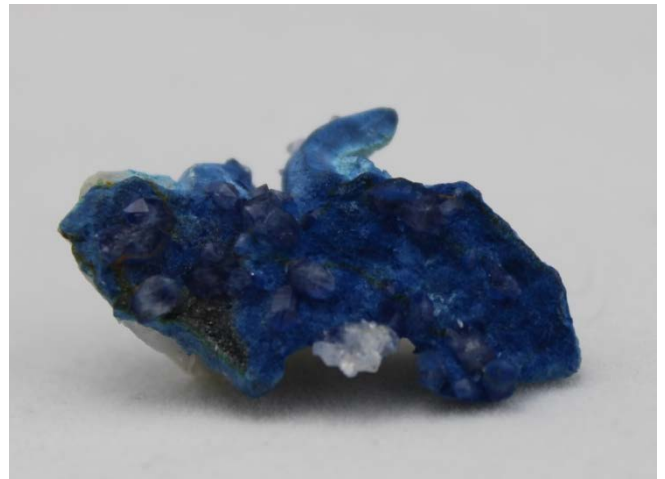

#5 .5" x 1.0" x .25" Price: $75.00