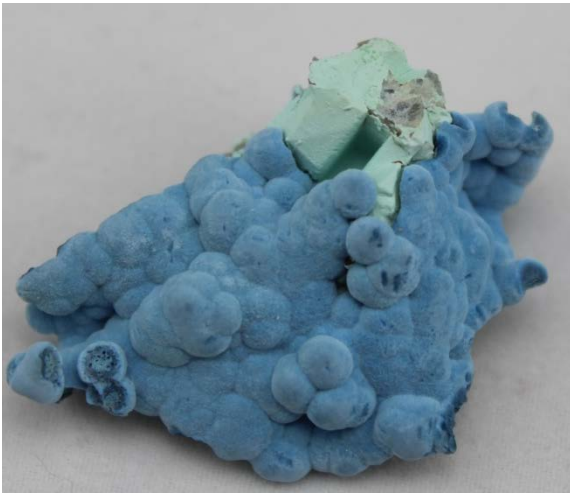

Size: 1.0" x 2.0" to 2.0" x 4.0" Price: \$35.00 to \$75.00

**Lazulite** From the classic phosphate-mineral locality of Rapid Creek in the Dawson Mining District of Canada's Yukon, these specimens consist of lustrous, wedge-shaped, indigo-blue, tabular crystals of lazulite, or basic magnesium aluminum phosphate. The lazulite crystals are associated with reddish-brown rhombohedrons of siderite, or iron carbonate, and rest atop a matrix of dark-gray shale.

### **Belemnite (Fossil)**

These unusual specimens are fossils of *Belemnitella americana*, a 70-million-year-old, extinct order of mollusks of the cephalopod class. Recovered from excavations along Delaware's Chesapeake and Delaware Canal, these fossils are solid, translucent, amber-colored cones of aragonite, or orthorhombic calcium carbonate. These stand-alone fossils are pointed at one end and flared at the other, and mounted on a Lucite display stand.

### **Shattuckite**

These specimens of shattuckite, or basic copper silicate, were collected from the shallow, oxidized copper deposits of northwestern Namibia's Kaokoveld Plateau, consist of clusters of well-developed botryoidal structures with a velvety texture, slight translucency, and eye-catching, saturated, turquoise-blue color.

#2 Size: 1.0" x 1.5" to .75" Price: \$150.00

#3 Size: 1.0" x 1.25" 0.125" Price: \$90.00

#4 Size: 1.0" x 1.5" x 0.125" Price: \$100.00

#5 .5" x 1.0" x .25" Price: \$75.00

#6 Size: 1.0" x 1.5" x .5" Price: \$125.00